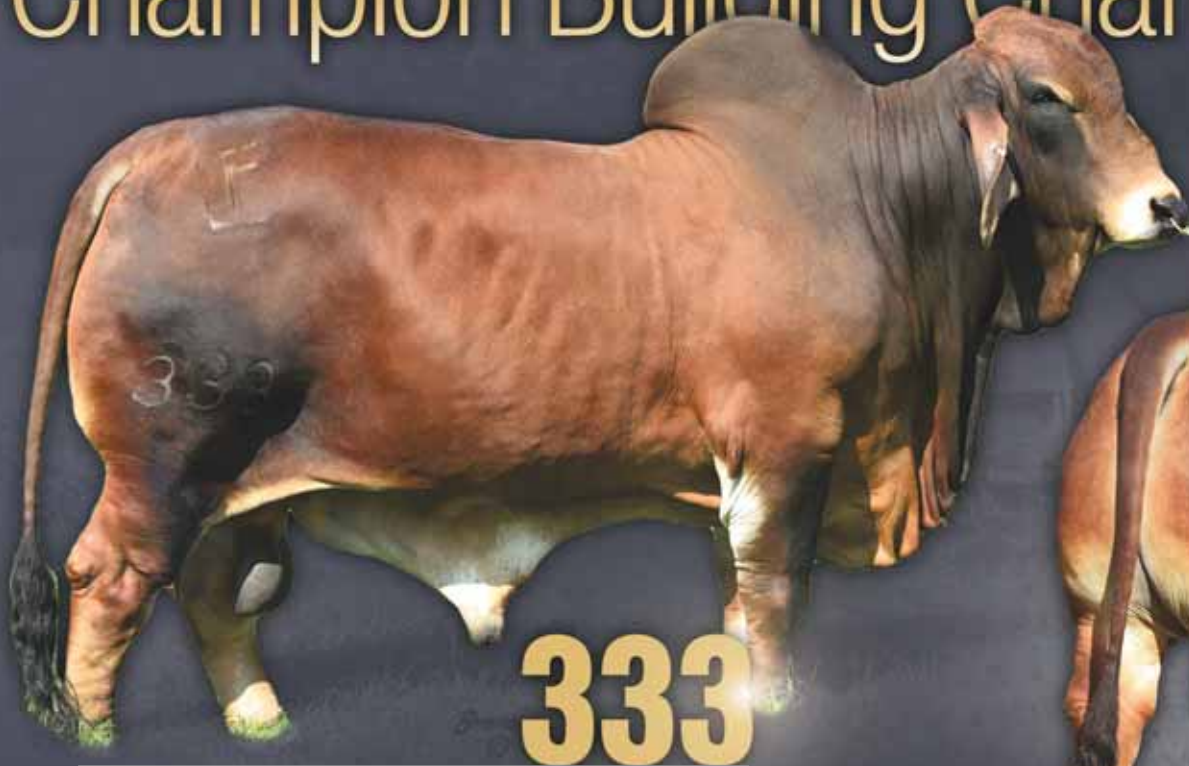

One of the top rated red Brahman bulls to ever represent the "M Check" brand is Moreno Mr. Risque Intentions 435. Moreno is rapidly growing and currently is the 3rd largest Brahman breeder in the U.S. Their genetics are appreciated around the world and the progeny from this bull are some of the most sought after. If you are looking for a proven bull to sire structurally sound and eye appealing cattle, then consider this exceptional herd sire, Moreno Mr. Risque Intentions 435. He is a son of +JDH Impression Manso and out of 21Sst Ms. Max D 108/1 ET, a proven daughter of 21st Mr. 3X Max 80/6. Moreno Mr. Risque Intentions 435 is one beautifully made Brahman bull. He was appreciated and was selected as the 2016 ABBA National Brahman Show Reserve Junior Champion Red Bull and the 2015 AJBA All American Junior Show Calf Champion. Risque Intentions has already proven himself, siring class and division winners at multiple ABBA Open Shows including the International and National Shows. It should also be noted that his Get of Sire was the Reserve Grand Champion at the 2019 Kick Off Classic, which is one of the larger shows in the USA. The 435 legacy and influence is at the all-time high at Moreno Ranches and rightfully so!

2020 San Antonio Livestock Show Champion Get-A-Sire

DAUGHTER: Moreno Ms. Rika Vivi 926/1

DAUGHTER: Moreno Ms. Lady Rosabeth 258/2

435 PROGENY ...

Champion Building Champions.

MR. FONTENOT 333 'RUFUS'

916393 | 333 | 05.01.2013 | Horned | Red