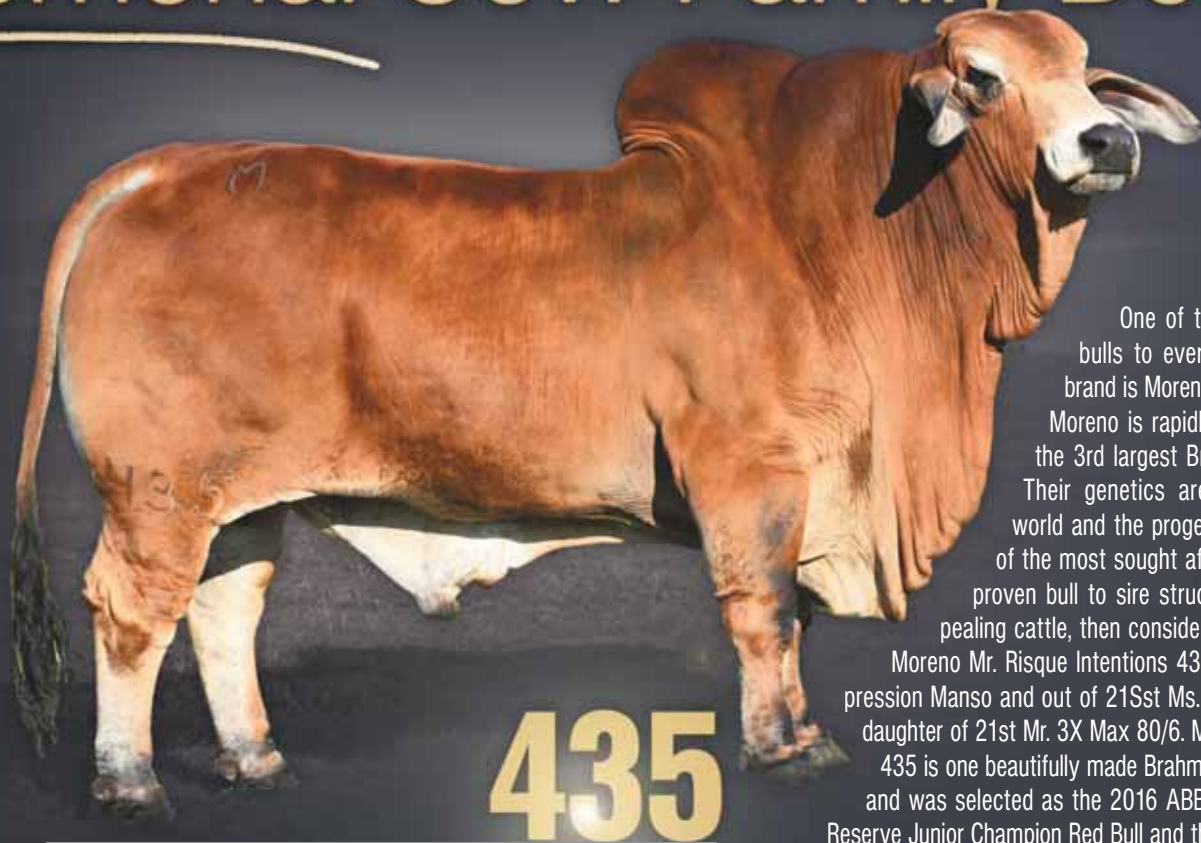

nomenal Cow Family Behind Him ...