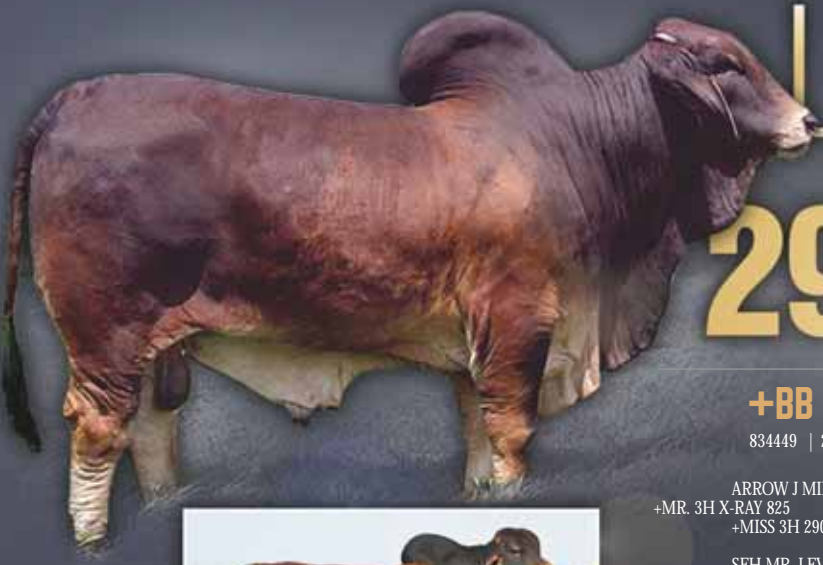

FULL SIB: Moreno Ms. Lady Rosalia 100/2, 2019 National Calf Champion Female

625

MORENO MR. ROCK STAR 625

950236 | 625 | 07.04.2016 | Dehorned | Red

- +MR WINCHESTER MAGNUM 999
- +5M MISS MAGNUM MOLLY
- +TJF MR. SMOKIN GUN
- JJ WEST DIDOR 435
- +MS JR RED LOTTO
- +KR MS AMERICA
- MORENO MR. HERCULES
- MSP SIR DUBO BOY 749
- +MORENO MS. ASPE
- MDS LADY BANO PAT 10
- MISS LD 23/7
- +MR. V8 700/3
- MISS WHR 210

625 PROGENY ...

Moreno Mr. Rock Star 625 has proven with his first calves to be a true SIRE! After a successful show career, we began using Rock Star as well as sold limited semen packages on the bull. In his first calf crop, he produced several class and division winners in ABBA Approved Shows, as well as an \$11,000 female in the National Brahman Sale. As a result of this early success, Rock Star has received as much attention as any bull in our lineup. The siring ability of Rock Star should come as no surprise as both of his parents have reached the Register of Renown due to their producing ability. His sire, Smokin Gun, is one of the most popular sires in the Brahman breed with limited semen available while his dam has risen to be one of our top donors.