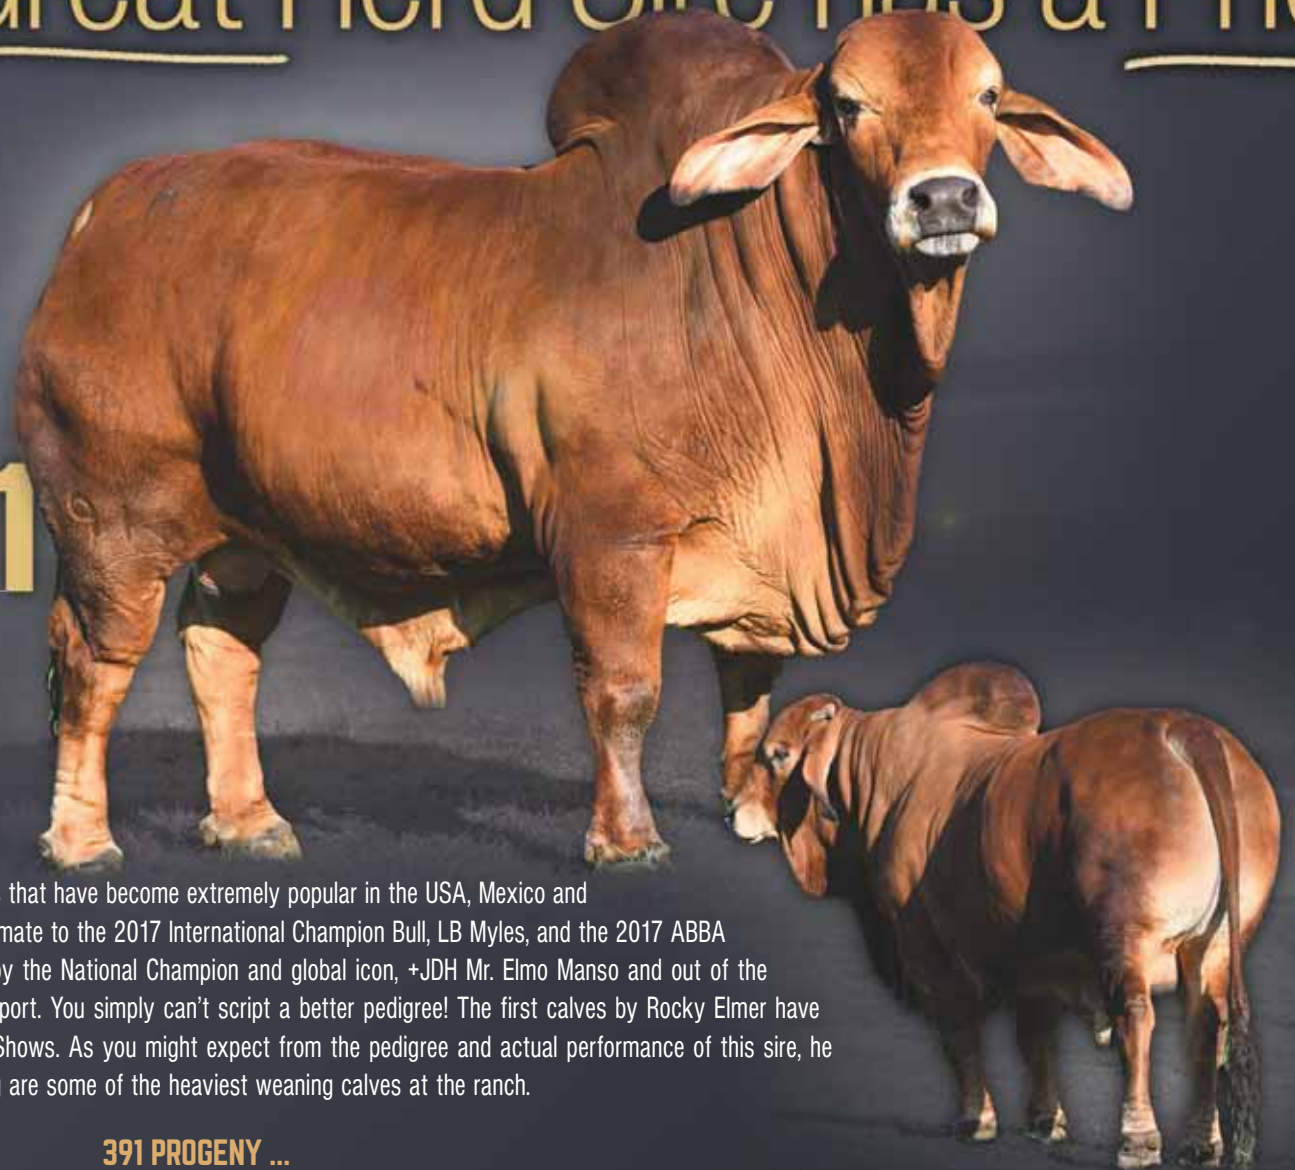

391

MORENO MR. ROCKY ELMER 391

931491 | 391 | 04.12.2014 | Horned | Red

(+)JDH SIR LAWFORD MANSO
+JDH MR ELMO MANSO
SJDH LADY ELLIS MANSO
+HK PASSPORT
+HK MS PASSPORT 557
HK MS. AMERICA 901

(+)JDH MADISON DE MANSO
JDH LADY BARA MANSO
(=)JDH ARMAND LANE MANSO
JDH LADY BUD MANSO
MR. 3X RED DYNASTY 75
HK MILLIONAIRE 359/2
HK MR. AMERICA 652/2
HK MISS AMERICA 1/322

Moreno Mr. Rocky Elmer 391 is one of our young, proven herd sires that have become extremely popular in the USA, Mexico and Thailand due to his siring ability and pedigree. Rocky Elmer is a flush mate to the 2017 International Champion Bull, LB Myles, and the 2017 ABBA Show Cow of the Year, Moreno Ms. Lady Rumbera 710. He is sired by the National Champion and global icon, +JDH Mr. Elmo Manso and out of the proven donor, +HK Ms. Passport 557 that is a daughter of +HK Passport. You simply can't script a better pedigree! The first calves by Rocky Elmer have been outstanding with several already securing wins in ABBA Open Shows. As you might expect from the pedigree and actual performance of this sire, he ranks in the top of the breed for growth and, as a result, his offspring are some of the heaviest weaning calves at the ranch.

391 PROGENY ...