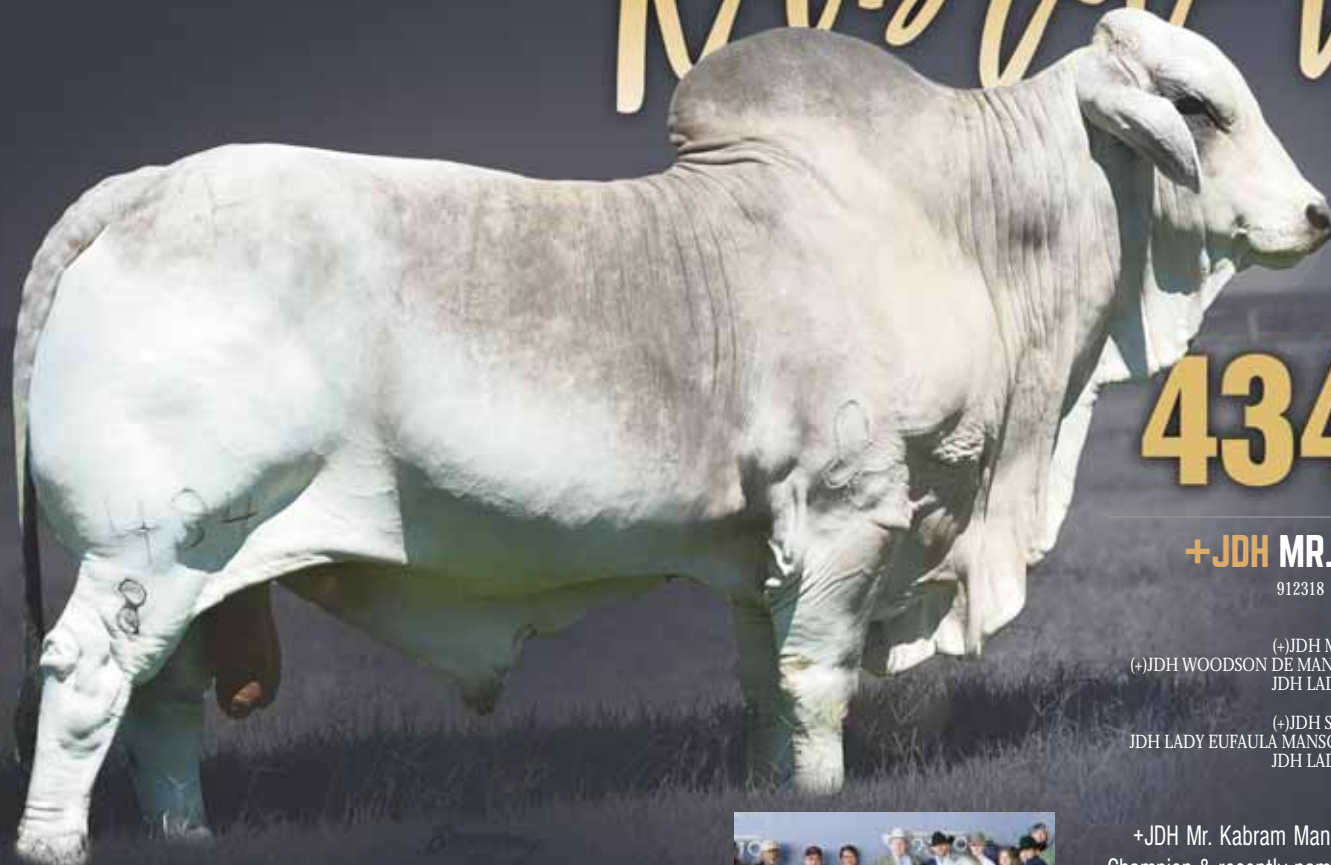

The Iconic ... *Kabram*

SIRE: (+)JDH Woodson De Manso 206/7